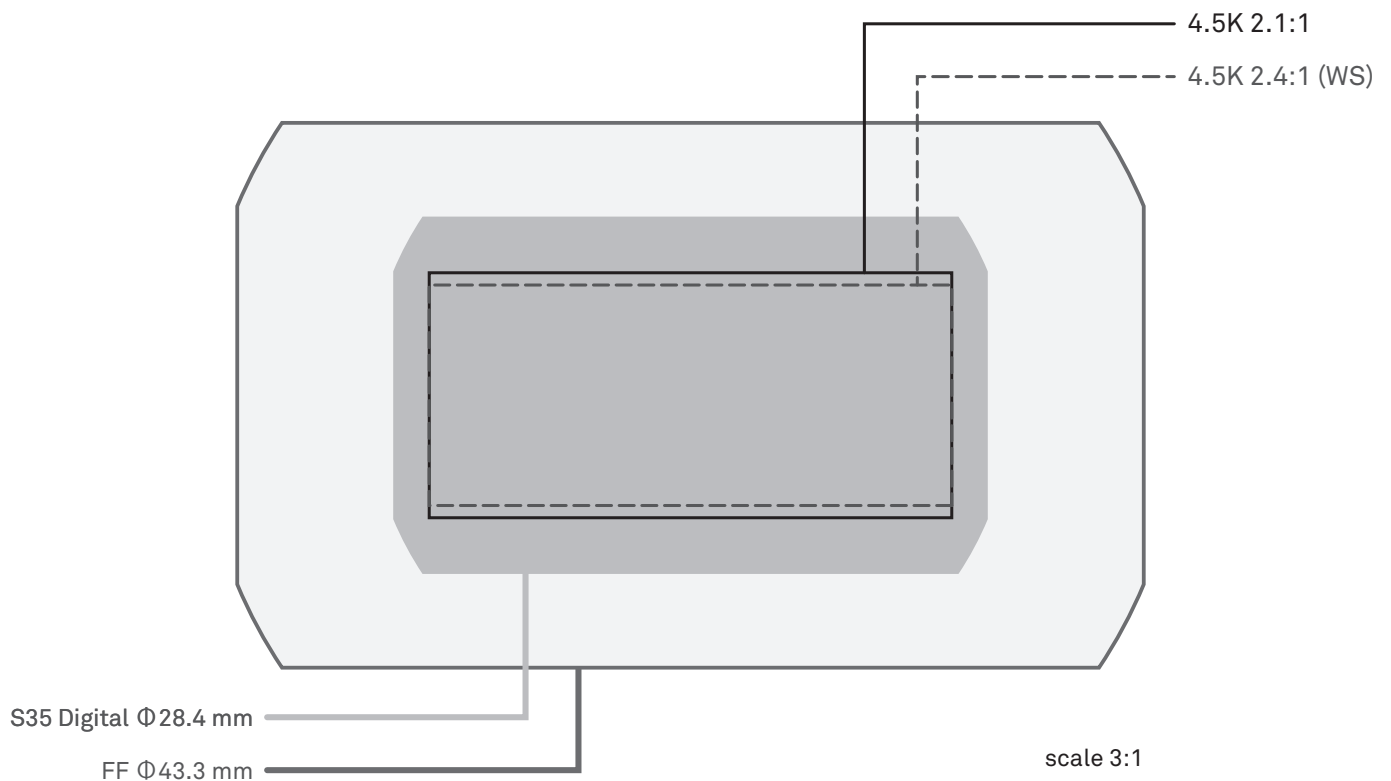

Image Coverage

SIGMA

SIGMA CINE LENS

Image coverage on RED cameras

WEAPON DRAGON / SCARLET-W DRAGON / EPIC DRAGON / SCARLET DRAGON					
Resolution	Dimensions (mm)			Image Coverage	
	Width	Height	Diagonal	S35 Digital Φ28.4 mm	FF Φ43.3 mm
4.5K FF	23.04	12.06	26.01	YES	YES
4.5K 2:1	23.04	11.52	25.76	YES	YES
4.5K 2.4:1 (WS)	23.04	9.72	25.01	YES	YES
4.5K 16:9 (HD)	21.12	11.88	24.23	YES	YES

Image Coverage

SIGMA

SIGMA CINE LENS

Image coverage on RED cameras

RAVEN DRAGON					
Resolution	Dimensions (mm)			Image Coverage	
	Width	Height	Diagonal	S35 Digital Φ28.4 mm	FF Φ43.3 mm
4.5K 2.1:1	23.04	10.8	25.45	YES	YES
4.5K 2.4:1 (WS)	23.04	9.72	25.01	YES	YES

Image Coverage

SIGMA

SIGMA CINE LENS

Image coverage on RED cameras

WEAPON DRAGON / SCARLET-W DRAGON / EPIC DRAGON / SCARLET DRAGON / RAVEN DRAGON					
Resolution	Dimensions (mm)			Image Coverage	
	Width	Height	Diagonal	S35 Digital Φ28.4 mm	FF Φ43.3 mm
4K FF	20.48	10.8	23.15	YES	YES
4K 2:1	20.48	10.24	22.9	YES	YES
4K 2.4:1 (WS)	20.48	8.64	22.23	YES	YES
4K 16:9 (HD)	19.2	10.8	22.03	YES	YES

Image Coverage

SIGMA

SIGMA CINE LENS

Image coverage on RED cameras

EPIC MYSTERIUM-X / SCARLET MYSTERIUM-X					
Resolution	Dimensions (mm)			Image Coverage	
	Width	Height	Diagonal	S35 Digital Φ28.4 mm	FF Φ43.3 mm
5K FF	27.65	14.58	31.26	NO	YES
5K 2:1	27.65	13.82	30.91	NO	YES
5K 2.4:1 (WS)	27.65	11.66	30.01	NO	YES
5K 16:9 (HD)	25.92	14.58	29.74	NO	YES