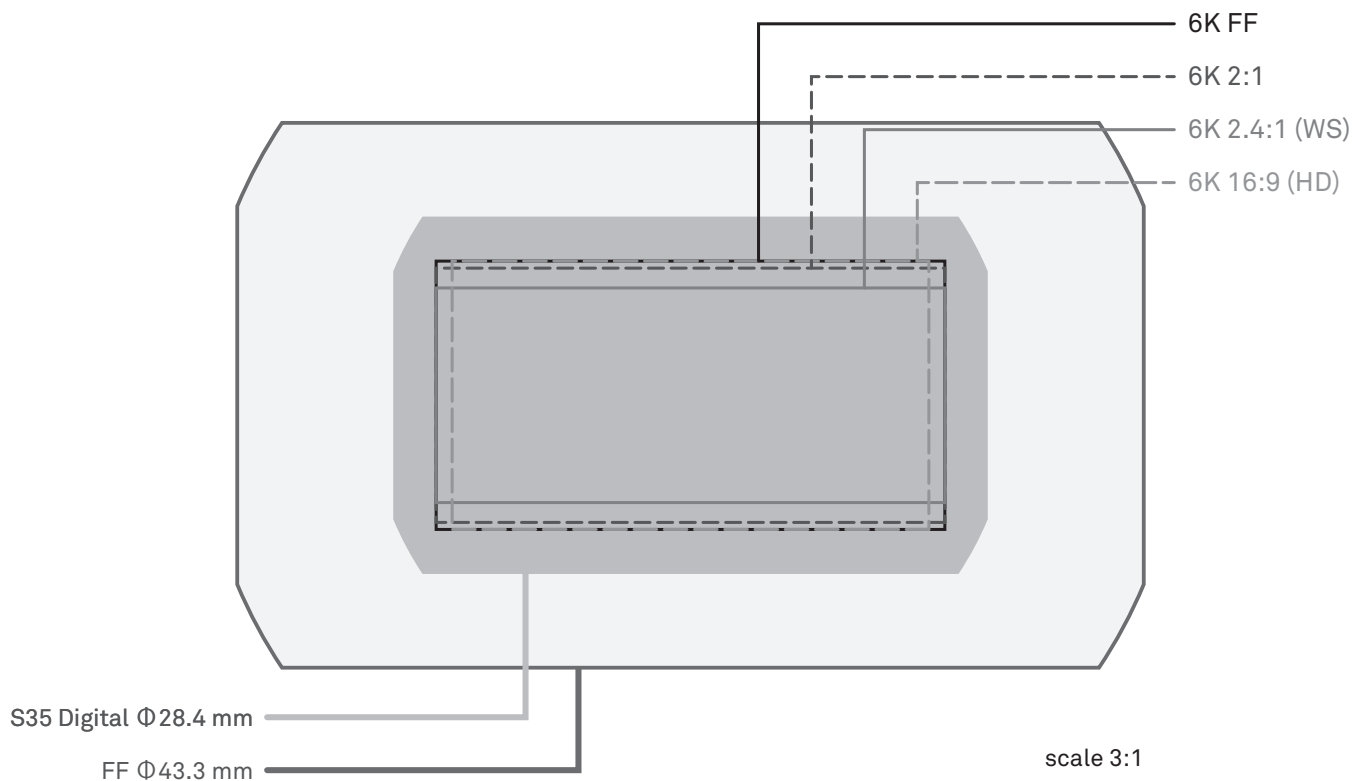

SIGMA

SIGMA CINE LENS

Image coverage on RED cameras

WEAPON/EPIC-W 8K S35 HELIUM					
Resolution	Dimensions (mm)			Image Coverage	
	Width	Height	Diagonal	S35 Digital Φ28.4 mm	FF Φ43.3 mm
8K FF	29.90	15.77	33.80	NO	YES
8K 2:1	29.90	14.95	33.43	NO	YES
8K 2.4:1 (WS)	29.90	12.61	32.45	NO	YES
8K 16:9 (HD)	28.03	15.77	32.16	NO	YES

Image Coverage

SIGMA

SIGMA CINE LENS

Image coverage on RED cameras

WEAPON/EPIC-W 8K S35 HELIUM					
Resolution	Dimensions (mm)			Image Coverage	
	Width	Height	Diagonal	S35 Digital Φ28.4 mm	FF Φ43.3 mm
6K FF	22.43	11.83	25.35	YES	YES
6K 2:1	22.43	11.21	25.07	YES	YES
6K 2.4:1 (WS)	22.43	9.46	24.34	YES	YES
6K 16:9 (HD)	21.02	11.83	24.12	YES	YES

Image Coverage

SIGMA

SIGMA CINE LENS

Image coverage on RED cameras

WEAPON/EPIC-W 8K S35 HELIUM					
Resolution	Dimensions (mm)			Image Coverage	
	Width	Height	Diagonal	S35 Digital Φ28.4 mm	FF Φ43.3 mm
4K FF	14.95	7.88	16.90	YES	YES
4K 2:1	14.95	7.48	16.72	YES	YES
4K 2.4:1 (WS)	14.95	6.31	16.23	YES	YES
4K 16:9 (HD)	14.02	7.88	16.08	YES	YES

Image Coverage

SIGMA

SIGMA CINE LENS

Image coverage on RED cameras

WEAPON DRAGON 8K VV					
Resolution	Dimensions (mm)			Image Coverage	
	Width	Height	Diagonal	S35 Digital Φ28.4 mm	FF Φ43.3 mm
8K FF	40.96	21.60	46.31	NO	NO
8K 2:1	40.96	20.48	45.79	NO	NO
8K 2.4:1 (WS)	40.96	17.27	44.45	NO	NO
8K 16:9 (HD)	38.38	21.60	44.04	NO	NO