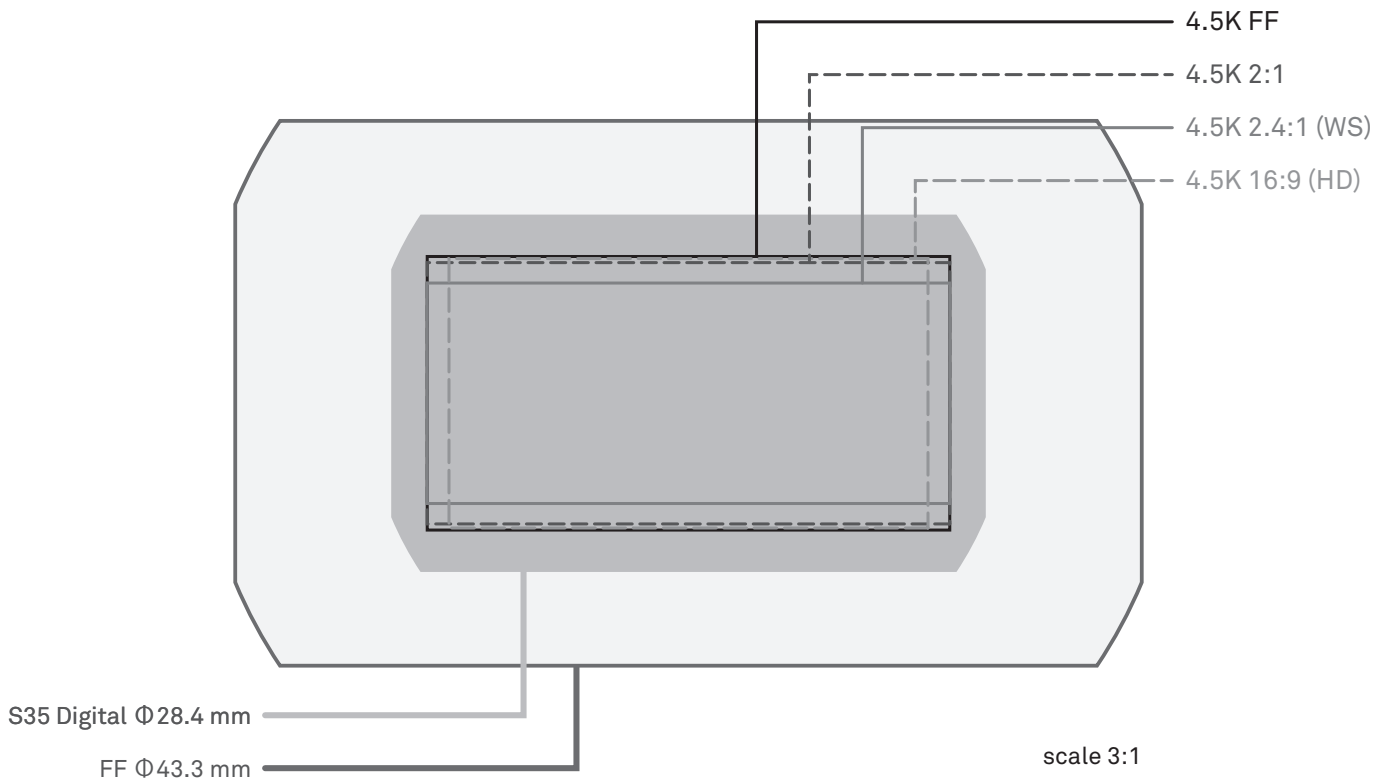

Image Coverage

SIGMA

SIGMA CINE LENS

Image coverage on RED cameras

WEAPON DRAGON / SCARLET-W DRAGON / EPIC DRAGON / SCARLET DRAGON					
Resolution	Dimensions (mm)			Image Coverage	
	Width	Height	Diagonal	S35 Digital Φ28.4 mm	FF Φ43.3 mm
5K FF	25.6	13.5	28.94	NO	YES
5K 2:1	25.6	12.8	28.62	NO	YES
5K 2.4:1 (WS)	25.6	10.8	27.78	YES	YES
5K 16:9 (HD)	24	13.5	27.54	YES	YES

Image Coverage

SIGMA

SIGMA CINE LENS

Image coverage on RED cameras

WEAPON DRAGON / SCARLET-W DRAGON / EPIC DRAGON / SCARLET DRAGON					
Resolution	Dimensions (mm)			Image Coverage	
	Width	Height	Diagonal	S35 Digital Φ28.4 mm	FF Φ43.3 mm
4.5K FF	23.04	12.06	26.01	YES	YES
4.5K 2:1	23.04	11.52	25.76	YES	YES
4.5K 2.4:1 (WS)	23.04	9.72	25.01	YES	YES
4.5K 16:9 (HD)	21.12	11.88	24.23	YES	YES

Image Coverage

SIGMA

SIGMA CINE LENS

Image coverage on RED cameras

RAVEN DRAGON					
Resolution	Dimensions (mm)			Image Coverage	
	Width	Height	Diagonal	S35 Digital Φ28.4 mm	FF Φ43.3 mm
4.5K 2.1:1	23.04	10.8	25.45	YES	YES
4.5K 2.4:1 (WS)	23.04	9.72	25.01	YES	YES

Image Coverage

SIGMA

SIGMA CINE LENS

Image coverage on RED cameras

WEAPON DRAGON / SCARLET-W DRAGON / EPIC DRAGON / SCARLET DRAGON / RAVEN DRAGON					
Resolution	Dimensions (mm)			Image Coverage	
	Width	Height	Diagonal	S35 Digital Φ28.4 mm	FF Φ43.3 mm
4K FF	20.48	10.8	23.15	YES	YES
4K 2:1	20.48	10.24	22.9	YES	YES
4K 2.4:1 (WS)	20.48	8.64	22.23	YES	YES
4K 16:9 (HD)	19.2	10.8	22.03	YES	YES