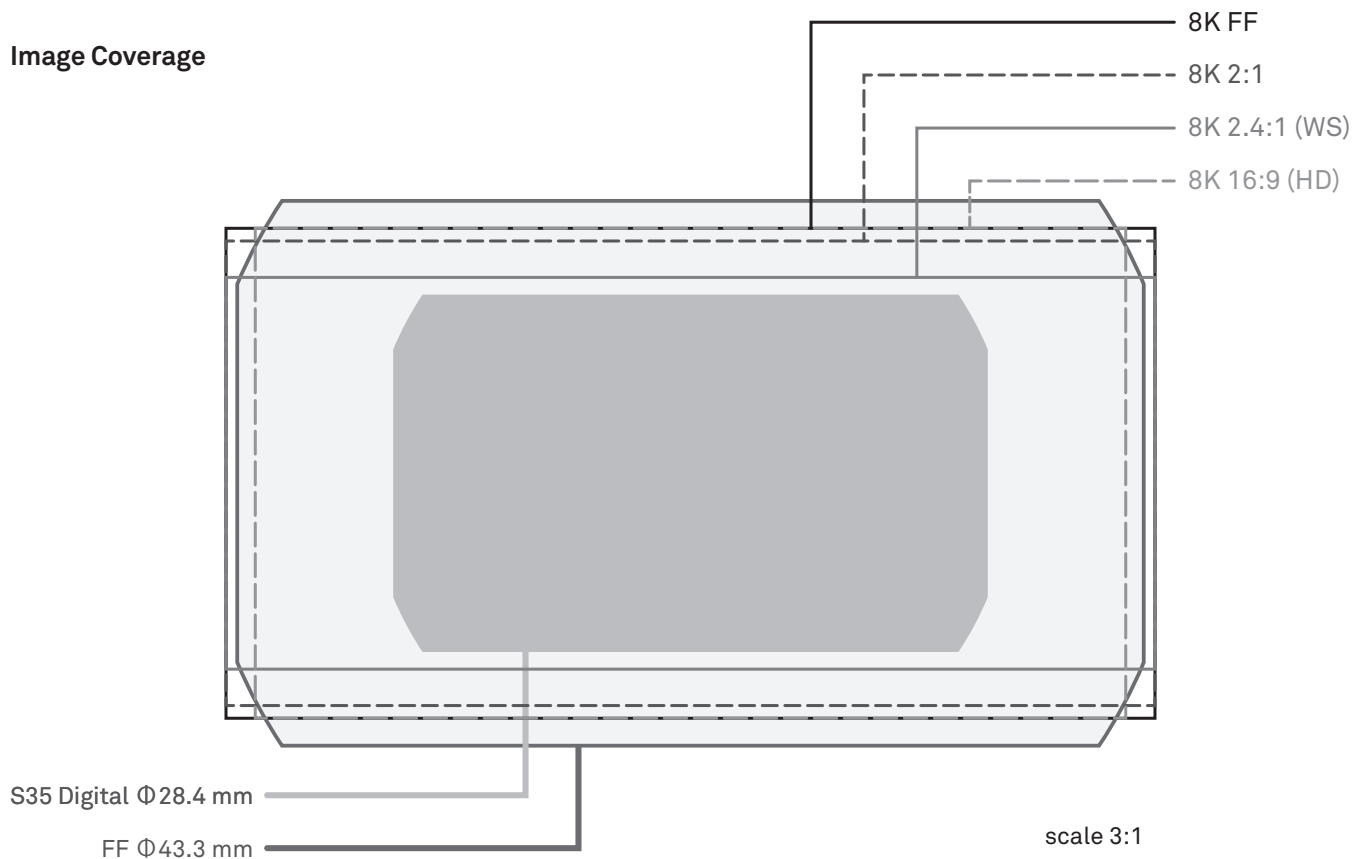

Image Coverage

SIGMA

SIGMA CINE LENS

Image coverage on RED cameras

WEAPON/EPIC-W 8K S35 HELIUM					
Resolution	Dimensions (mm)			Image Coverage	
	Width	Height	Diagonal	S35 Digital Φ28.4 mm	FF Φ43.3 mm
4K FF	14.95	7.88	16.90	YES	YES
4K 2:1	14.95	7.48	16.72	YES	YES
4K 2.4:1 (WS)	14.95	6.31	16.23	YES	YES
4K 16:9 (HD)	14.02	7.88	16.08	YES	YES

Image Coverage

SIGMA

SIGMA CINE LENS

Image coverage on RED cameras

WEAPON DRAGON 8K VV					
Resolution	Dimensions (mm)			Image Coverage	
	Width	Height	Diagonal	S35 Digital Φ28.4 mm	FF Φ43.3 mm
8K FF	40.96	21.60	46.31	NO	NO
8K 2:1	40.96	20.48	45.79	NO	NO
8K 2.4:1 (WS)	40.96	17.27	44.45	NO	NO
8K 16:9 (HD)	38.38	21.60	44.04	NO	NO

Image Coverage

SIGMA

SIGMA CINE LENS

Image coverage on RED cameras

WEAPON DRAGON / EPIC DRAGON / SCARLET DRAGON					
Resolution	Dimensions (mm)			Image Coverage	
	Width	Height	Diagonal	S35 Digital Φ28.4 mm	FF Φ43.3 mm
6K FF	30.72	15.8	34.55	NO	YES
6K 2:1	30.72	15.36	34.35	NO	YES
6K 2.4:1 (WS)	30.72	12.96	33.34	NO	YES
6K 16:9 (HD)	27.84	15.66	31.94	NO	YES

Image Coverage

SIGMA

SIGMA CINE LENS

Image coverage on RED cameras

WEAPON DRAGON / SCARLET-W DRAGON / EPIC DRAGON / SCARLET DRAGON					
Resolution	Dimensions (mm)			Image Coverage	
	Width	Height	Diagonal	S35 Digital Φ28.4 mm	FF Φ43.3 mm
5K FF	25.6	13.5	28.94	NO	YES
5K 2:1	25.6	12.8	28.62	NO	YES
5K 2.4:1 (WS)	25.6	10.8	27.78	YES	YES
5K 16:9 (HD)	24	13.5	27.54	YES	YES