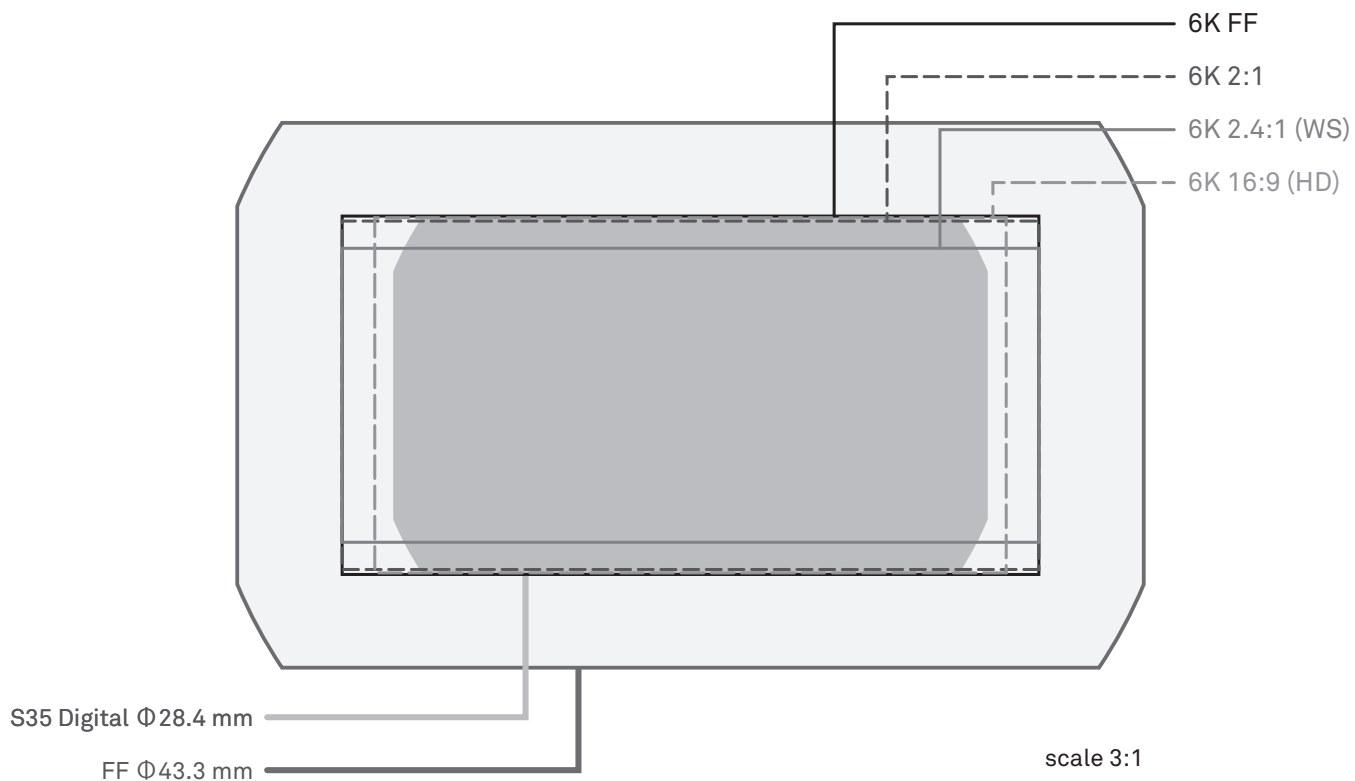

Image Coverage

SIGMA

SIGMA CINE LENS

Image coverage on RED cameras

WEAPON DRAGON 8K VV					
Resolution	Dimensions (mm)			Image Coverage	
	Width	Height	Diagonal	S35 Digital Φ28.4 mm	FF Φ43.3 mm
8K FF	40.96	21.60	46.31	NO	NO
8K 2:1	40.96	20.48	45.79	NO	NO
8K 2.4:1 (WS)	40.96	17.27	44.45	NO	NO
8K 16:9 (HD)	38.38	21.60	44.04	NO	NO

Image Coverage

SIGMA

SIGMA CINE LENS

Image coverage on RED cameras

WEAPON DRAGON / EPIC DRAGON / SCARLET DRAGON					
Resolution	Dimensions (mm)			Image Coverage	
	Width	Height	Diagonal	S35 Digital Φ28.4 mm	FF Φ43.3 mm
6K FF	30.72	15.8	34.55	NO	YES
6K 2:1	30.72	15.36	34.35	NO	YES
6K 2.4:1 (WS)	30.72	12.96	33.34	NO	YES
6K 16:9 (HD)	27.84	15.66	31.94	NO	YES

Image Coverage

SIGMA

SIGMA CINE LENS

Image coverage on RED cameras

WEAPON DRAGON / SCARLET-W DRAGON / EPIC DRAGON / SCARLET DRAGON					
Resolution	Dimensions (mm)			Image Coverage	
	Width	Height	Diagonal	S35 Digital Φ28.4 mm	FF Φ43.3 mm
5K FF	25.6	13.5	28.94	NO	YES
5K 2:1	25.6	12.8	28.62	NO	YES
5K 2.4:1 (WS)	25.6	10.8	27.78	YES	YES
5K 16:9 (HD)	24	13.5	27.54	YES	YES

Image Coverage

SIGMA

SIGMA CINE LENS

Image coverage on RED cameras

WEAPON DRAGON / SCARLET-W DRAGON / EPIC DRAGON / SCARLET DRAGON					
Resolution	Dimensions (mm)			Image Coverage	
	Width	Height	Diagonal	S35 Digital Φ28.4 mm	FF Φ43.3 mm
4.5K FF	23.04	12.06	26.01	YES	YES
4.5K 2:1	23.04	11.52	25.76	YES	YES
4.5K 2.4:1 (WS)	23.04	9.72	25.01	YES	YES
4.5K 16:9 (HD)	21.12	11.88	24.23	YES	YES