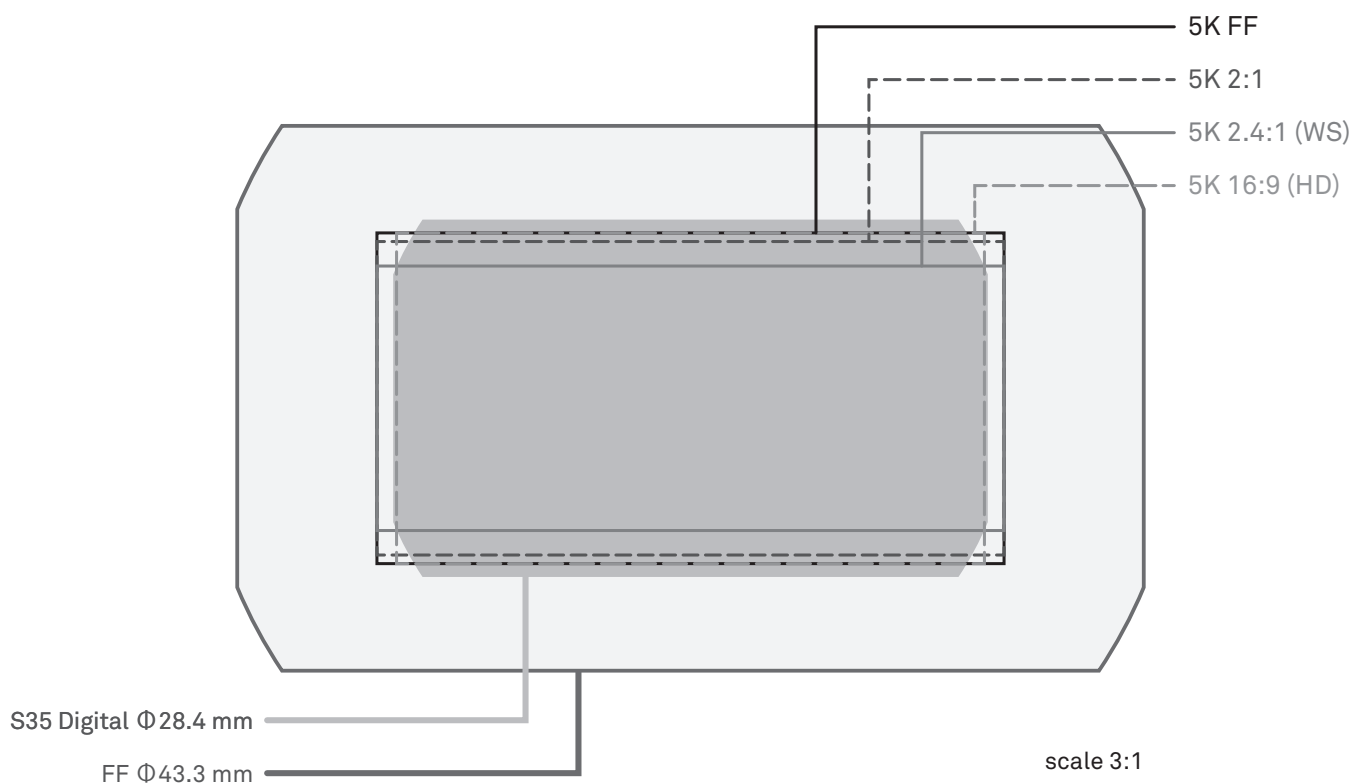

Image Coverage

SIGMA

SIGMA CINE LENS

Image coverage on RED cameras

WEAPON DRAGON / SCARLET-W DRAGON / EPIC DRAGON / SCARLET DRAGON / RAVEN DRAGON					
Resolution	Dimensions (mm)			Image Coverage	
	Width	Height	Diagonal	S35 Digital Φ28.4 mm	FF Φ43.3 mm
4K FF	20.48	10.8	23.15	YES	YES
4K 2:1	20.48	10.24	22.9	YES	YES
4K 2.4:1 (WS)	20.48	8.64	22.23	YES	YES
4K 16:9 (HD)	19.2	10.8	22.03	YES	YES

Image Coverage

SIGMA

SIGMA CINE LENS

Image coverage on RED cameras

EPIC MYSTERIUM-X / SCARLET MYSTERIUM-X					
Resolution	Dimensions (mm)			Image Coverage	
	Width	Height	Diagonal	S35 Digital Φ28.4 mm	FF Φ43.3 mm
5K FF	27.65	14.58	31.26	NO	YES
5K 2:1	27.65	13.82	30.91	NO	YES
5K 2.4:1 (WS)	27.65	11.66	30.01	NO	YES
5K 16:9 (HD)	25.92	14.58	29.74	NO	YES

Image Coverage

SIGMA

SIGMA CINE LENS

Image coverage on RED cameras

EPIC MYSTERIUM-X / SCARLET MYSTERIUM-X					
Resolution	Dimensions (mm)			Image Coverage	
	Width	Height	Diagonal	S35 Digital Φ28.4 mm	FF Φ43.3 mm
4K FF	22.12	11.66	25.01	YES	YES
4K 2.4:1 (WS)	22.12	9.22	23.96	YES	YES
4K 16:9 (HD)	20.74	11.66	23.79	YES	YES