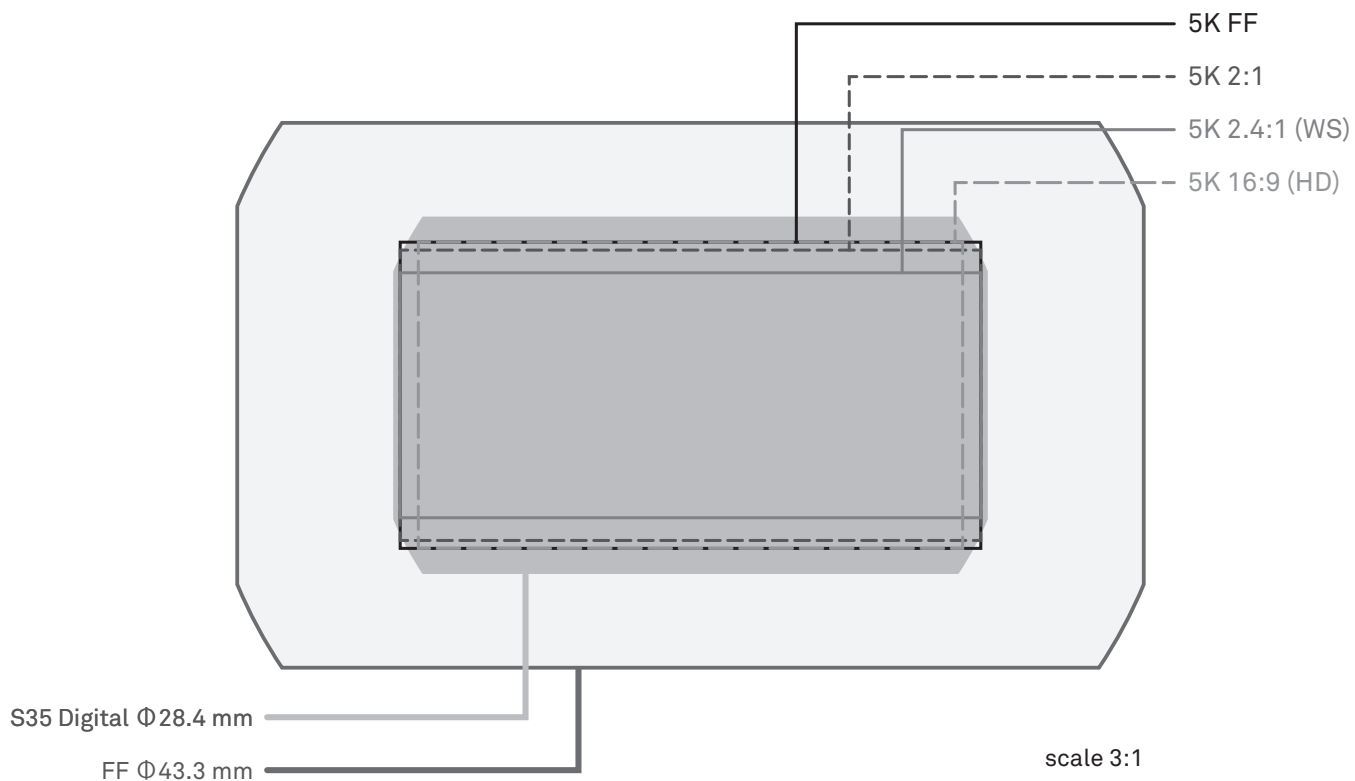

Image Coverage

SIGMA

SIGMA CINE LENS

Image coverage on RED cameras

WEAPON DRAGON / EPIC DRAGON / SCARLET DRAGON					
Resolution	Dimensions (mm)			Image Coverage	
	Width	Height	Diagonal	S35 Digital Φ28.4 mm	FF Φ43.3 mm
6K FF	30.72	15.8	34.55	NO	YES
6K 2:1	30.72	15.36	34.35	NO	YES
6K 2.4:1 (WS)	30.72	12.96	33.34	NO	YES
6K 16:9 (HD)	27.84	15.66	31.94	NO	YES

Image Coverage

SIGMA

SIGMA CINE LENS

Image coverage on RED cameras

WEAPON DRAGON / SCARLET-W DRAGON / EPIC DRAGON / SCARLET DRAGON					
Resolution	Dimensions (mm)			Image Coverage	
	Width	Height	Diagonal	S35 Digital Φ28.4 mm	FF Φ43.3 mm
5K FF	25.6	13.5	28.94	NO	YES
5K 2:1	25.6	12.8	28.62	NO	YES
5K 2.4:1 (WS)	25.6	10.8	27.78	YES	YES
5K 16:9 (HD)	24	13.5	27.54	YES	YES

Image Coverage

SIGMA

SIGMA CINE LENS

Image coverage on RED cameras

WEAPON DRAGON / SCARLET-W DRAGON / EPIC DRAGON / SCARLET DRAGON					
Resolution	Dimensions (mm)			Image Coverage	
	Width	Height	Diagonal	S35 Digital Φ28.4 mm	FF Φ43.3 mm
4.5K FF	23.04	12.06	26.01	YES	YES
4.5K 2:1	23.04	11.52	25.76	YES	YES
4.5K 2.4:1 (WS)	23.04	9.72	25.01	YES	YES
4.5K 16:9 (HD)	21.12	11.88	24.23	YES	YES

Image Coverage

SIGMA

SIGMA CINE LENS

Image coverage on RED cameras

RAVEN DRAGON					
Resolution	Dimensions (mm)			Image Coverage	
	Width	Height	Diagonal	S35 Digital Φ28.4 mm	FF Φ43.3 mm
4.5K 2.1:1	23.04	10.8	25.45	YES	YES
4.5K 2.4:1 (WS)	23.04	9.72	25.01	YES	YES