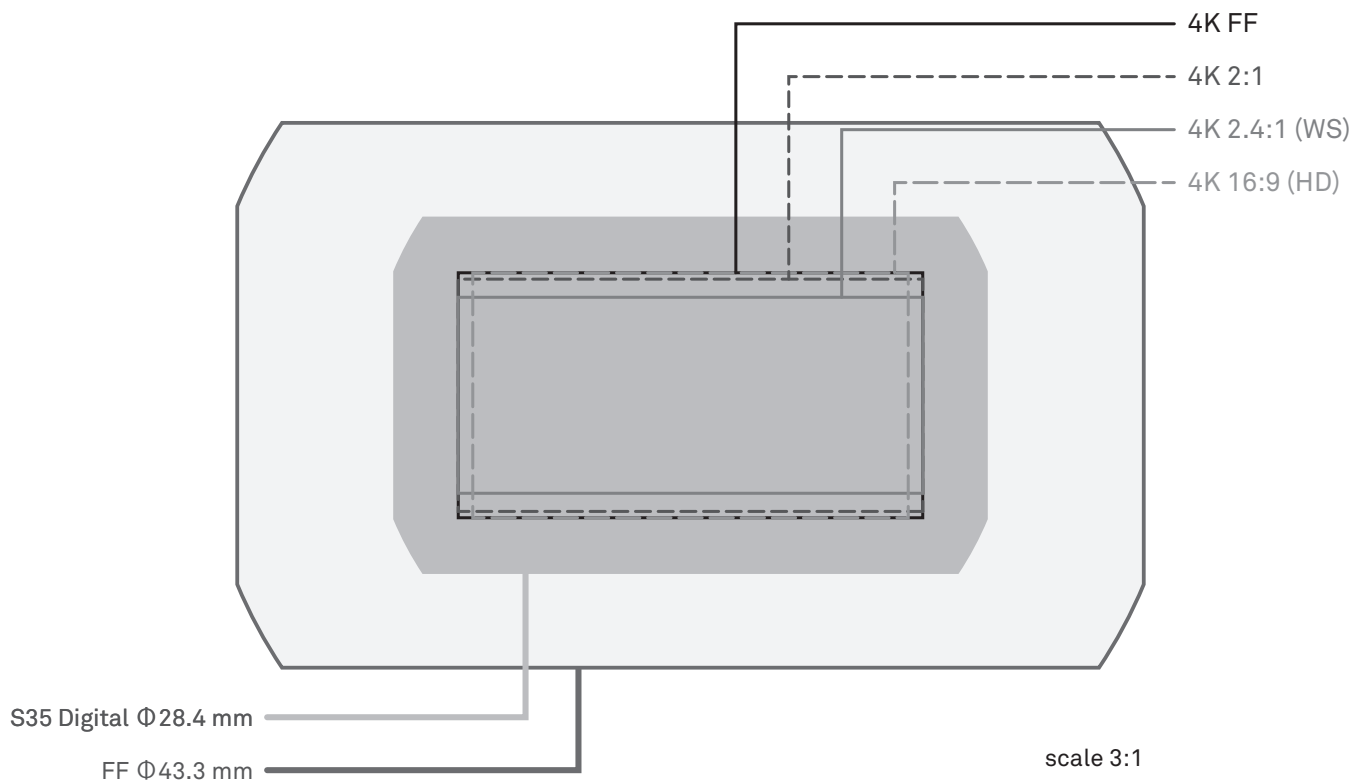

Image Coverage

SIGMA

SIGMA CINE LENS

Image coverage on RED cameras

RAVEN DRAGON					
Resolution	Dimensions (mm)			Image Coverage	
	Width	Height	Diagonal	S35 Digital Φ28.4 mm	FF Φ43.3 mm
4.5K 2.1:1	23.04	10.8	25.45	YES	YES
4.5K 2.4:1 (WS)	23.04	9.72	25.01	YES	YES

Image Coverage

SIGMA

SIGMA CINE LENS

Image coverage on RED cameras

WEAPON DRAGON / SCARLET-W DRAGON / EPIC DRAGON / SCARLET DRAGON / RAVEN DRAGON					
Resolution	Dimensions (mm)			Image Coverage	
	Width	Height	Diagonal	S35 Digital Φ28.4 mm	FF Φ43.3 mm
4K FF	20.48	10.8	23.15	YES	YES
4K 2:1	20.48	10.24	22.9	YES	YES
4K 2.4:1 (WS)	20.48	8.64	22.23	YES	YES
4K 16:9 (HD)	19.2	10.8	22.03	YES	YES

Image Coverage

SIGMA

SIGMA CINE LENS

Image coverage on RED cameras

EPIC MYSTERIUM-X / SCARLET MYSTERIUM-X					
Resolution	Dimensions (mm)			Image Coverage	
	Width	Height	Diagonal	S35 Digital Φ28.4 mm	FF Φ43.3 mm
5K FF	27.65	14.58	31.26	NO	YES
5K 2:1	27.65	13.82	30.91	NO	YES
5K 2.4:1 (WS)	27.65	11.66	30.01	NO	YES
5K 16:9 (HD)	25.92	14.58	29.74	NO	YES

Image Coverage

SIGMA

SIGMA CINE LENS

Image coverage on RED cameras

EPIC MYSTERIUM-X / SCARLET MYSTERIUM-X					
Resolution	Dimensions (mm)			Image Coverage	
	Width	Height	Diagonal	S35 Digital Φ28.4 mm	FF Φ43.3 mm
4K FF	22.12	11.66	25.01	YES	YES
4K 2.4:1 (WS)	22.12	9.22	23.96	YES	YES
4K 16:9 (HD)	20.74	11.66	23.79	YES	YES