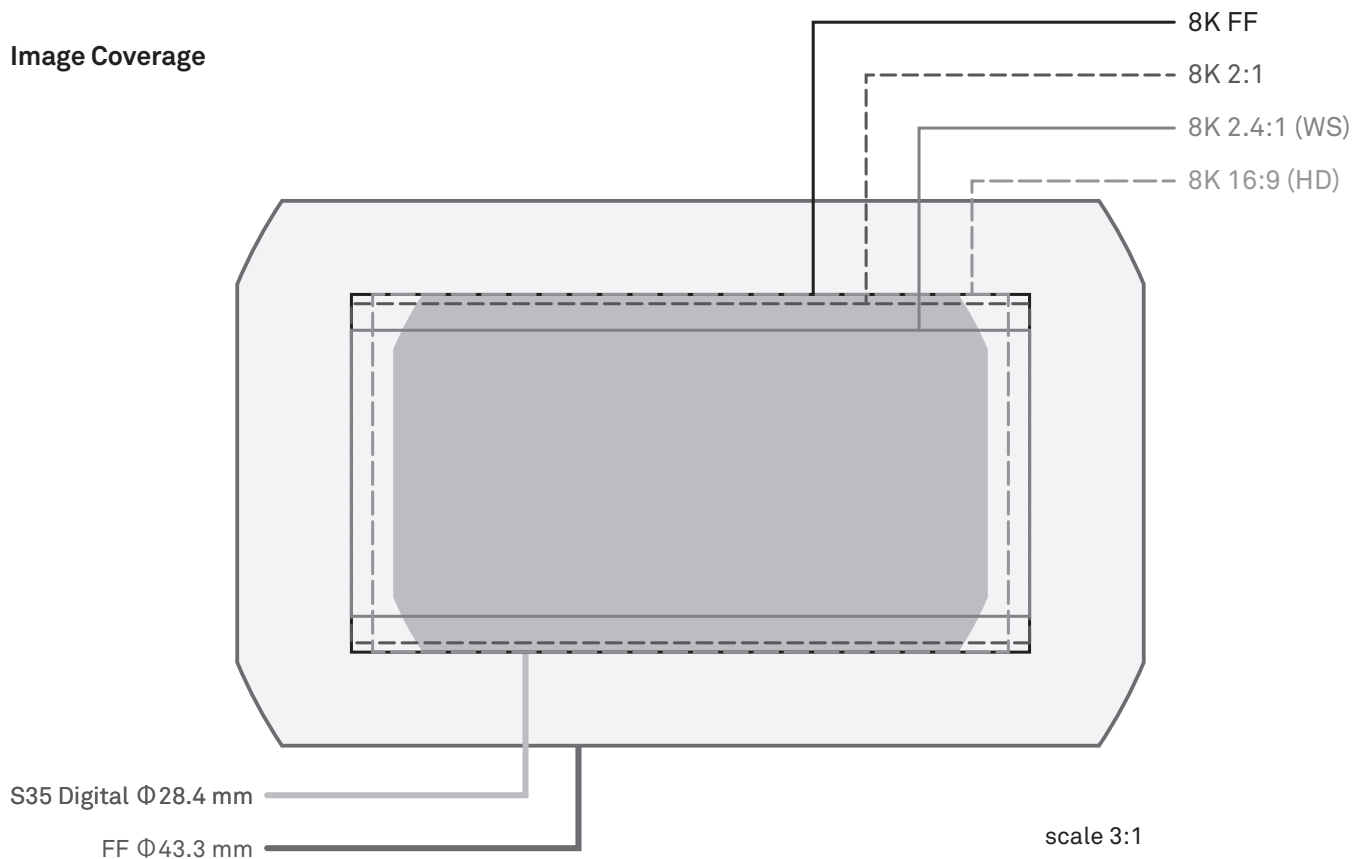

SIGMA

SIGMA CINE LENS

Image coverage on RED cameras

WEAPON/EPIC-W 8K S35 HELIUM					
Resolution	Dimensions (mm)			Image Coverage	
	Width	Height	Diagonal	S35 Digital Φ28.4 mm	FF Φ43.3 mm
8K FF	29.90	15.77	33.80	NO	YES
8K 2:1	29.90	14.95	33.43	NO	YES
8K 2.4:1 (WS)	29.90	12.61	32.45	NO	YES
8K 16:9 (HD)	28.03	15.77	32.16	NO	YES

Image Coverage

SIGMA

SIGMA CINE LENS

Image coverage on RED cameras

WEAPON/EPIC-W 8K S35 HELIUM					
Resolution	Dimensions (mm)			Image Coverage	
	Width	Height	Diagonal	S35 Digital Φ28.4 mm	FF Φ43.3 mm
6K FF	22.43	11.83	25.35	YES	YES
6K 2:1	22.43	11.21	25.07	YES	YES
6K 2.4:1 (WS)	22.43	9.46	24.34	YES	YES
6K 16:9 (HD)	21.02	11.83	24.12	YES	YES

Image Coverage

SIGMA

SIGMA CINE LENS

Image coverage on RED cameras

WEAPON/EPIC-W 8K S35 HELIUM					
Resolution	Dimensions (mm)			Image Coverage	
	Width	Height	Diagonal	S35 Digital Φ28.4 mm	FF Φ43.3 mm
4K FF	14.95	7.88	16.90	YES	YES
4K 2:1	14.95	7.48	16.72	YES	YES
4K 2.4:1 (WS)	14.95	6.31	16.23	YES	YES
4K 16:9 (HD)	14.02	7.88	16.08	YES	YES

Image Coverage

SIGMA

SIGMA CINE LENS

Image coverage on RED cameras

WEAPON DRAGON 8K VV					
Resolution	Dimensions (mm)			Image Coverage	
	Width	Height	Diagonal	S35 Digital Φ28.4 mm	FF Φ43.3 mm
8K FF	40.96	21.60	46.31	NO	NO
8K 2:1	40.96	20.48	45.79	NO	NO
8K 2.4:1 (WS)	40.96	17.27	44.45	NO	NO
8K 16:9 (HD)	38.38	21.60	44.04	NO	NO