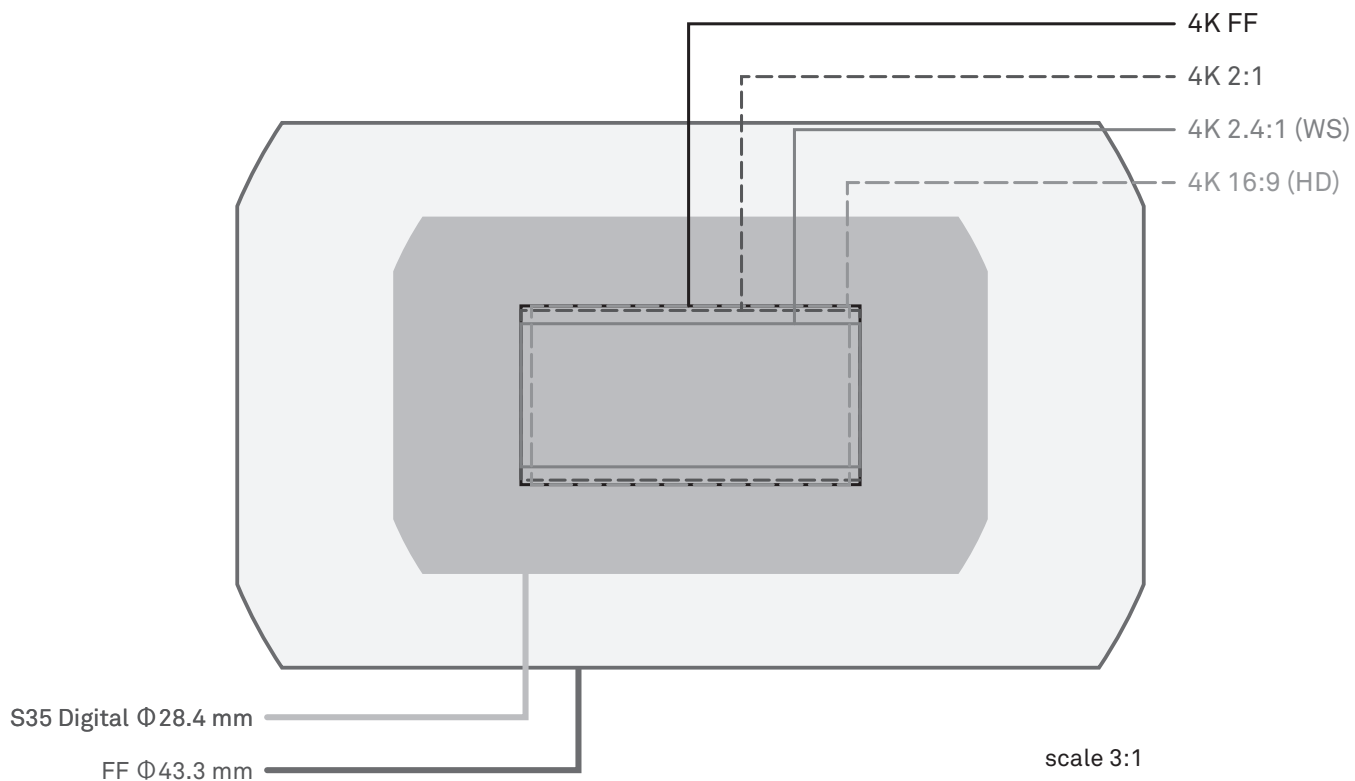

Image Coverage

SIGMA

SIGMA CINE LENS

Image coverage on RED cameras

WEAPON/EPIC-W 8K S35 HELIUM					
Resolution	Dimensions (mm)			Image Coverage	
	Width	Height	Diagonal	S35 Digital Φ28.4 mm	FF Φ43.3 mm
6K FF	22.43	11.83	25.35	YES	YES
6K 2:1	22.43	11.21	25.07	YES	YES
6K 2.4:1 (WS)	22.43	9.46	24.34	YES	YES
6K 16:9 (HD)	21.02	11.83	24.12	YES	YES

Image Coverage

SIGMA

SIGMA CINE LENS

Image coverage on RED cameras

WEAPON/EPIC-W 8K S35 HELIUM					
Resolution	Dimensions (mm)			Image Coverage	
	Width	Height	Diagonal	S35 Digital Φ28.4 mm	FF Φ43.3 mm
4K FF	14.95	7.88	16.90	YES	YES
4K 2:1	14.95	7.48	16.72	YES	YES
4K 2.4:1 (WS)	14.95	6.31	16.23	YES	YES
4K 16:9 (HD)	14.02	7.88	16.08	YES	YES

Image Coverage

SIGMA

SIGMA CINE LENS

Image coverage on RED cameras

WEAPON DRAGON 8K VV					
Resolution	Dimensions (mm)			Image Coverage	
	Width	Height	Diagonal	S35 Digital Φ28.4 mm	FF Φ43.3 mm
8K FF	40.96	21.60	46.31	NO	NO
8K 2:1	40.96	20.48	45.79	NO	NO
8K 2.4:1 (WS)	40.96	17.27	44.45	NO	NO
8K 16:9 (HD)	38.38	21.60	44.04	NO	NO

Image Coverage

SIGMA

SIGMA CINE LENS

Image coverage on RED cameras

WEAPON DRAGON / EPIC DRAGON / SCARLET DRAGON					
Resolution	Dimensions (mm)			Image Coverage	
	Width	Height	Diagonal	S35 Digital Φ28.4 mm	FF Φ43.3 mm
6K FF	30.72	15.8	34.55	NO	YES
6K 2:1	30.72	15.36	34.35	NO	YES
6K 2.4:1 (WS)	30.72	12.96	33.34	NO	YES
6K 16:9 (HD)	27.84	15.66	31.94	NO	YES